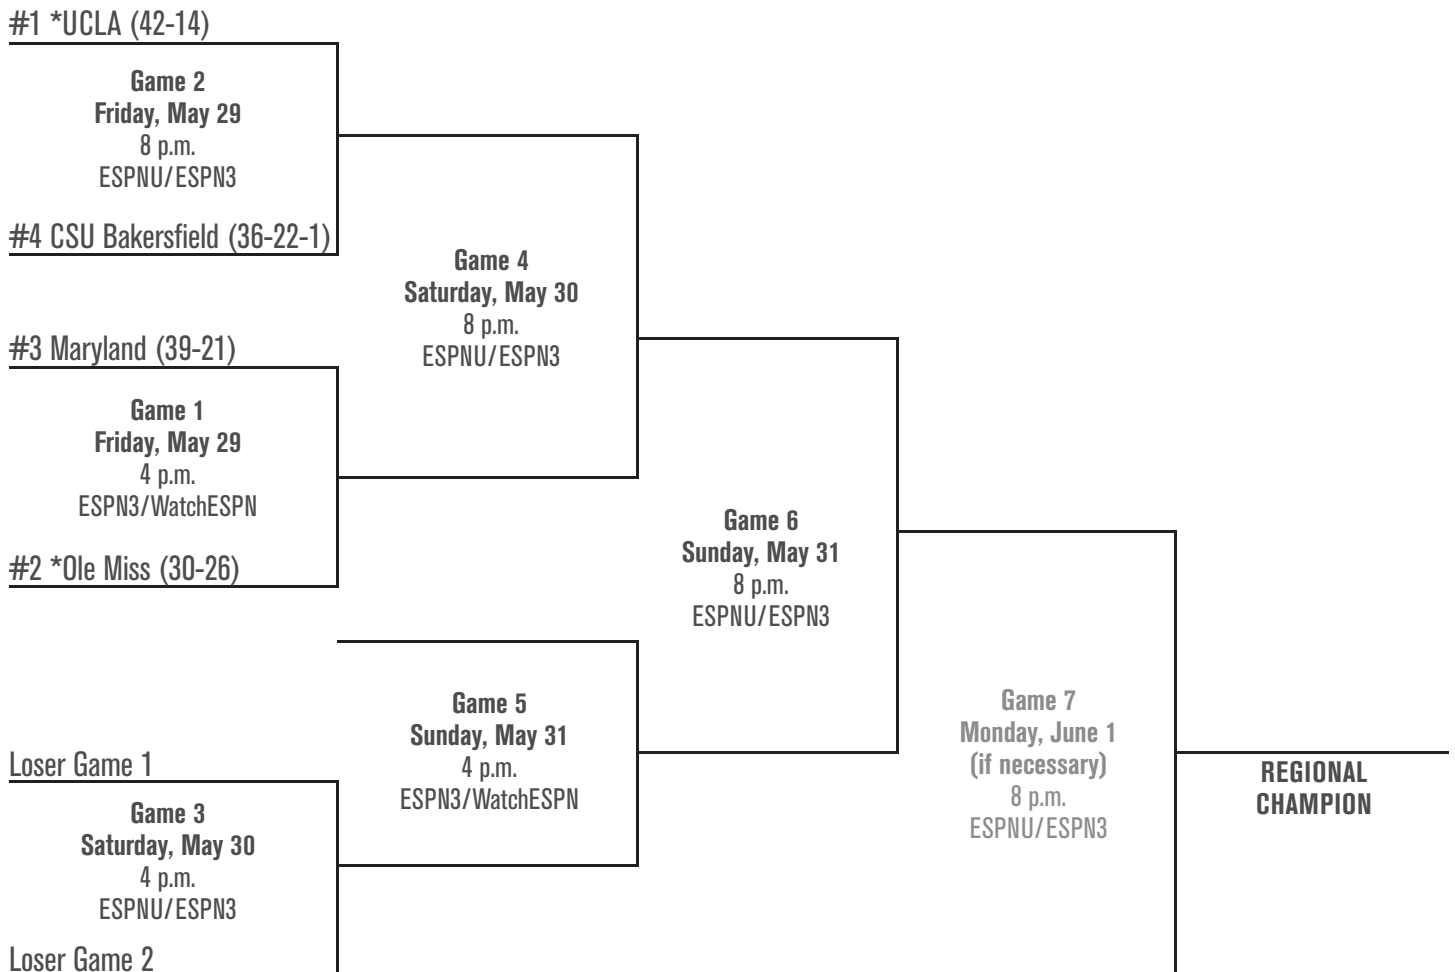

2015 NCAA DIVISION 1 BASEBALL CHAMPIONSHIP

Los Angeles Regional – UCLA Host
MAY 29 – JUNE 1, 2015
All times are local

* HOME TEAM

Tournament Bracket
Compliments of TheRebelWalk.com